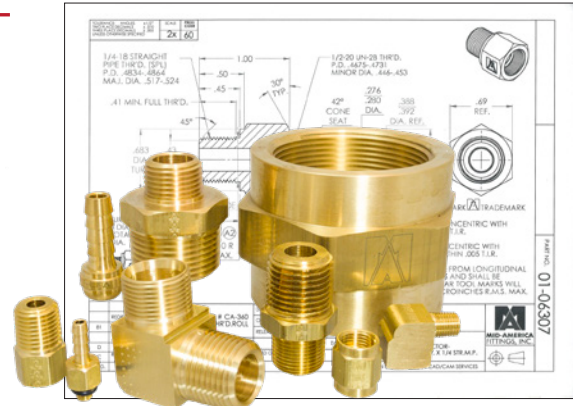

U.S. MANUFACTURING

**MIDLAND INDUSTRIES' MAF LINE
OF USA MADE BRASS FITTINGS.**

Midland Industries MAF brand is a custom solution for USA made, spec driven, brass parts. We manufacture high quality, industrial-grade brass fitting, valves, and components in all shapes and sizes.